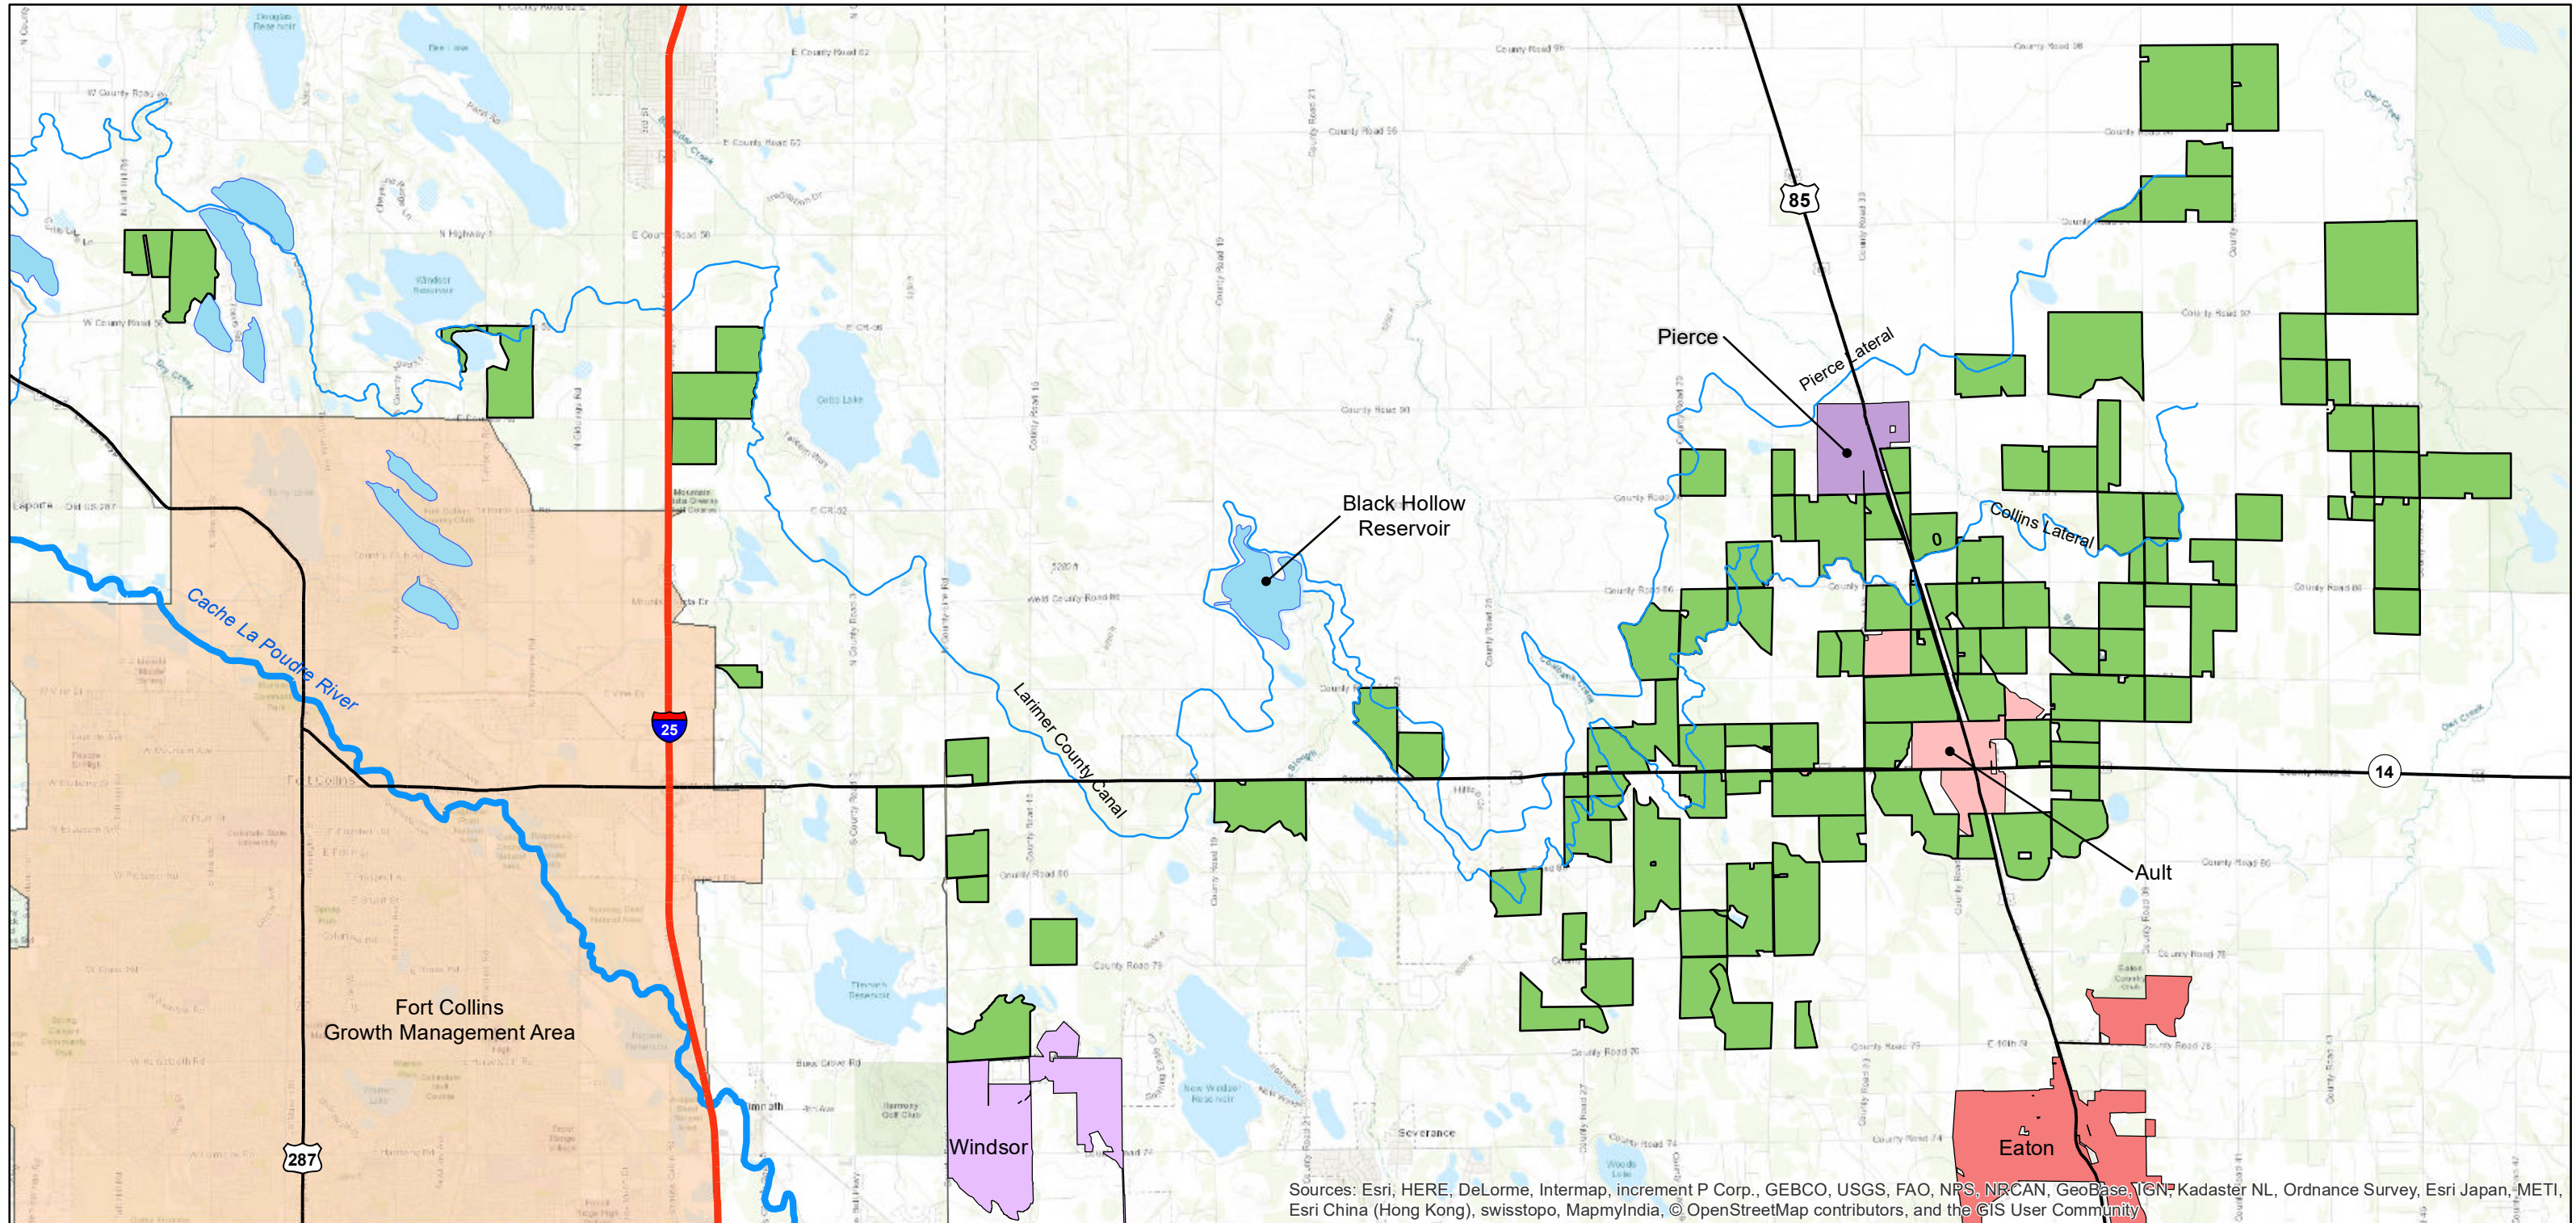

Thornton Farm Properties

Sources: Esri, HERE, DeLorme, Intermap, increment P Corp., GEBCO, USGS, FAO, NPS, NRCAN, GeoBase, IGN, Kadaster NL, Ordnance Survey, Esri Japan, METI, Esri China (Hong Kong), swisstopo, MapmyIndia, © OpenStreetMap contributors, and the GIS User Community

CITY OF THORNTON
 12450 Washington Street
 Thornton, CO 80241
 (720) 977-6600

PROPRIETARY INFORMATION -- NOT FOR RESALE
 Digital Data Produced by the City of Thornton GIS Project. This map is representational only, and does not determine exact locations or boundaries of any districts or properties. It is not intended to be relied upon for any legal descriptions or other land use documents.
 February 2019

Legend

- WSSC Reservoirs
- Thornton Farms