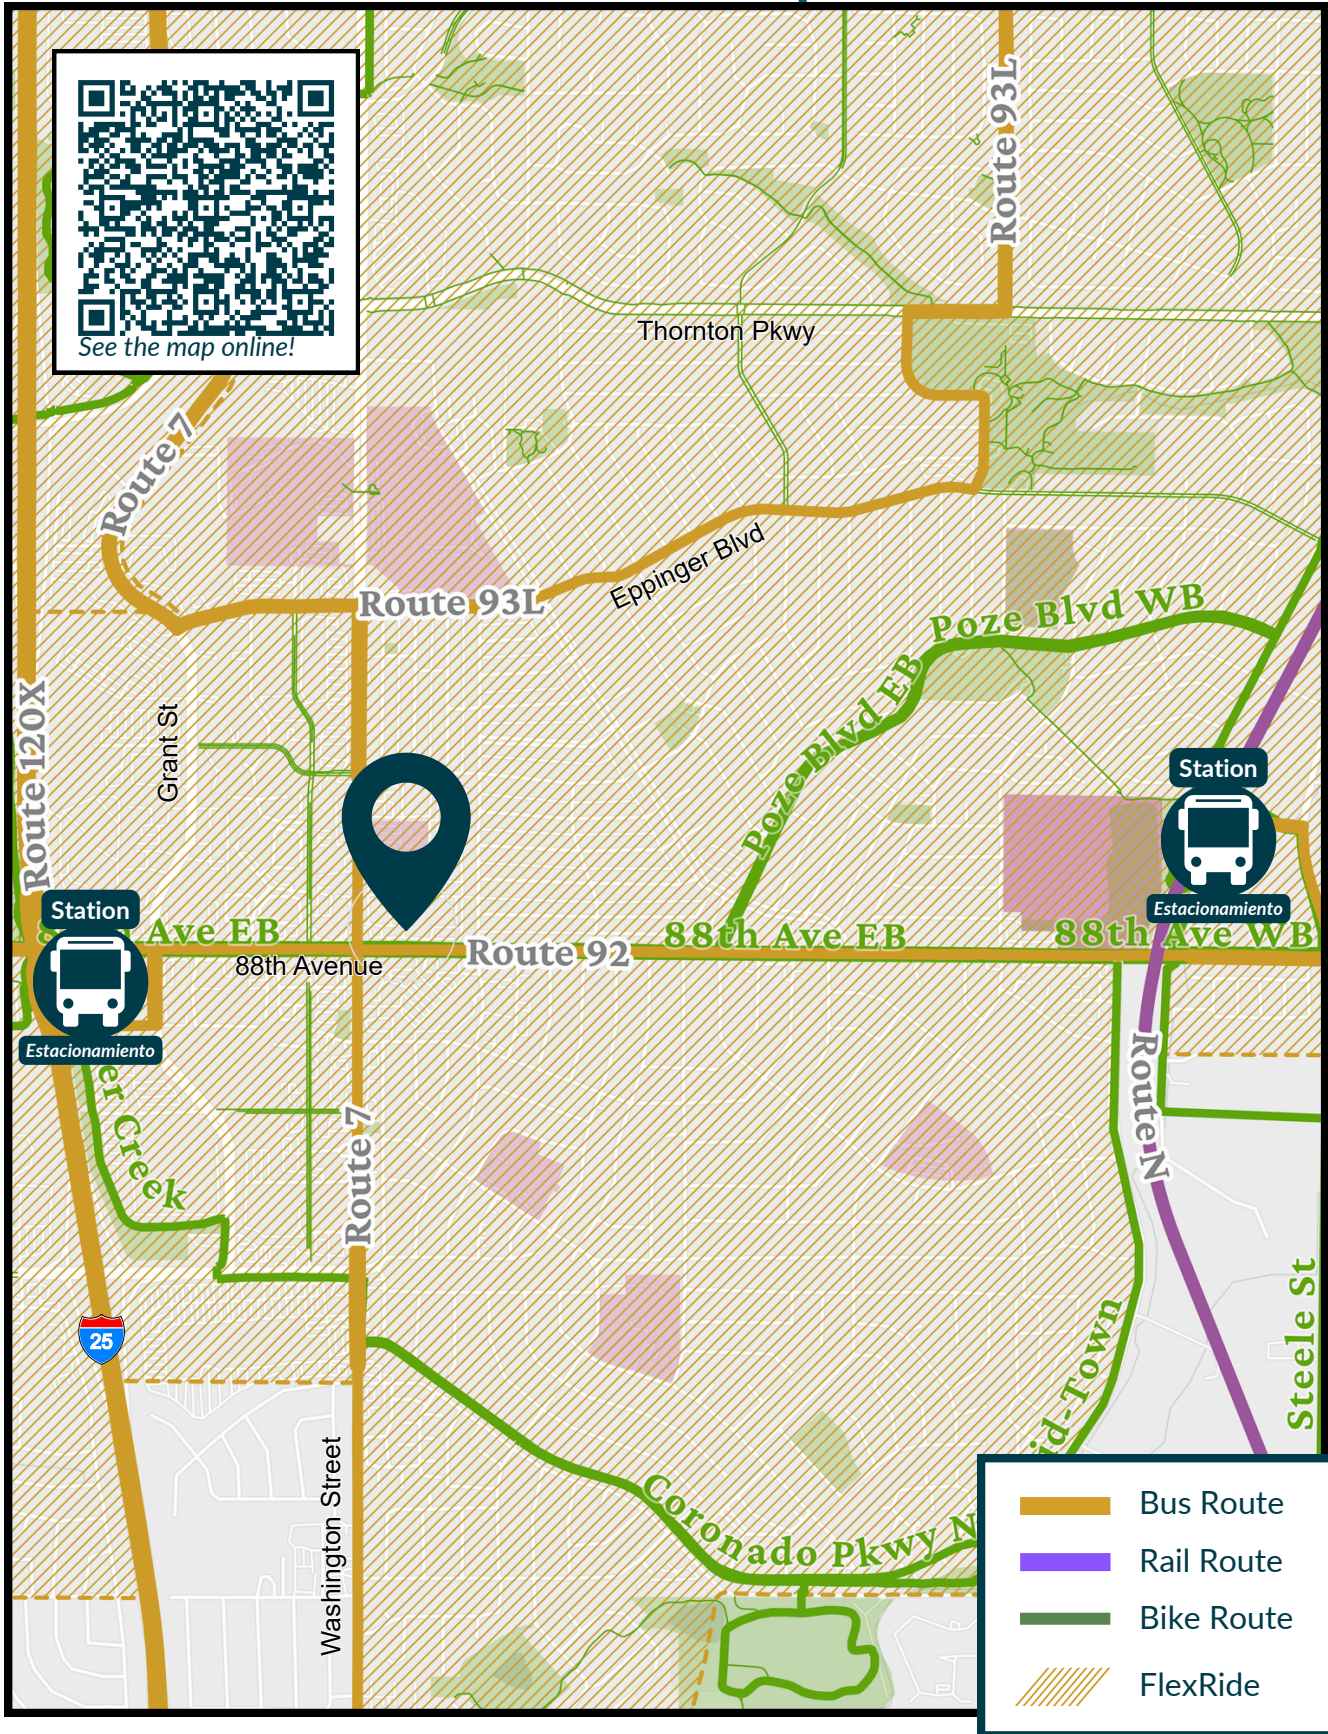

# GET AROUND GUIDE

## THE MARKET AT 88TH

Nearest RTD Station: ½ miles

Nearest Bike Route: 200 feet

	Bus Route
	Rail Route
	Bike Route
	FlexRide

Produced by Smart Commute, a nonprofit transportation management organization.

Created: April 2026

### TRANSIT ROUTES

N

Commuter Rail to Denver

7

North Washington

92

92nd Avenue