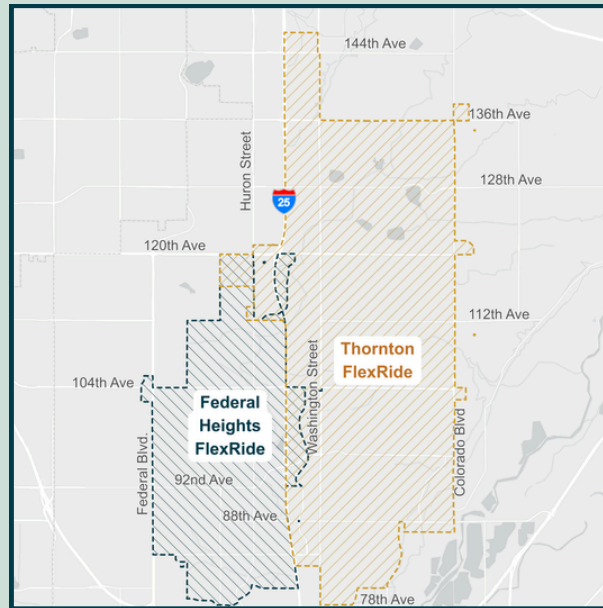

A **FlexRide** is available near you!

**Thornton FlexRide**

FlexRide is a curb-to-curb bus within a designated area that you book in advance! [Learn more using the QR code!](#)

Do you travel in a FlexRide service area (see map)? Book a trip at [303-299-6000](tel:303-299-6000)

TRY A RIDE ON THE

THORNTON FLEXRIDE, FEDERAL HEIGHTS FLEXRIDE (NEARBY)

CARPPOOL

VANPOOL

SCHOOLPOOL

**CATCH A RIDE**

**SAVE MONEY!**