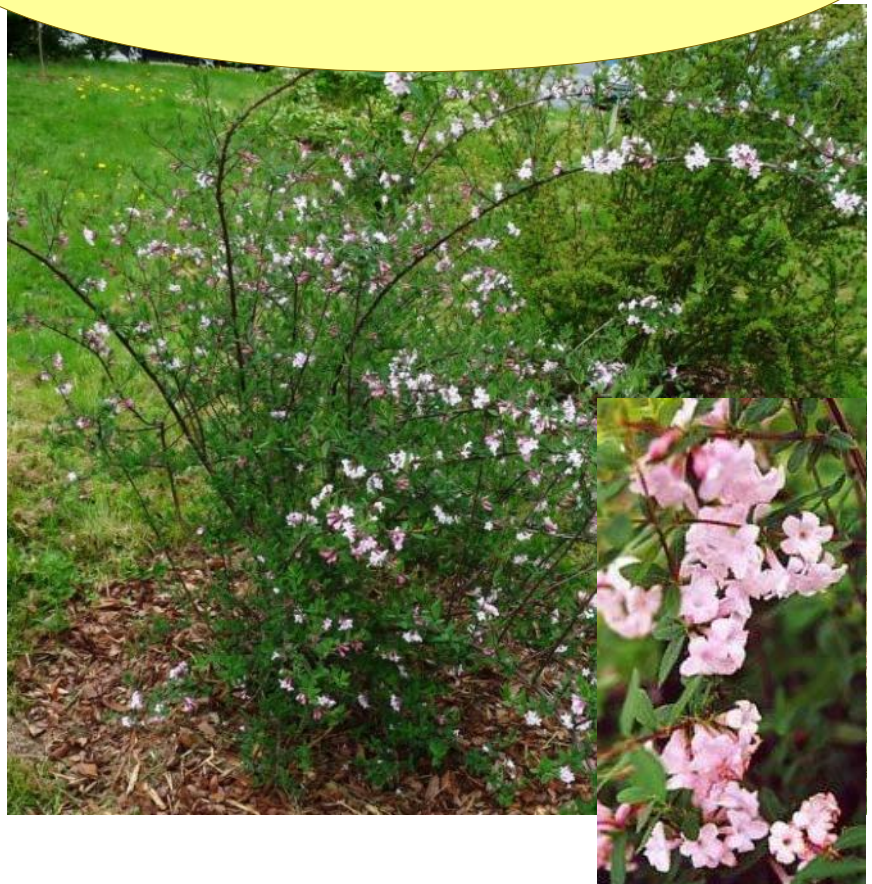

Tiny Trumpets Honeysuckle
***Lonicera syringantha* 'wolfii'**

Height: 3'-4'
Width: 4'-6'
(At Maturity)
Growth Rate: Medium
USDA Zone: 4-7
Bloom: Pink
Time: May/June
Sun: Full/partial
Water: Low

This is a bush honeysuckle in which the branches grow horizontally, giving it a spreading habit. The leaves are narrow and blue green in color, which contrasts nicely with the reddish new stem growth. The flowers are very fragrant, pale violet in color, and are borne in clusters. In late summer the shrub is adorned with small red berries. This is a good candidate for hummingbird and butterfly gardens, and it also provides cover for small birds.

Tiny trumpets has no special soil requirements and will adapt to most home landscapes. It will not tolerate heavily compacted soils or extremely wet areas.