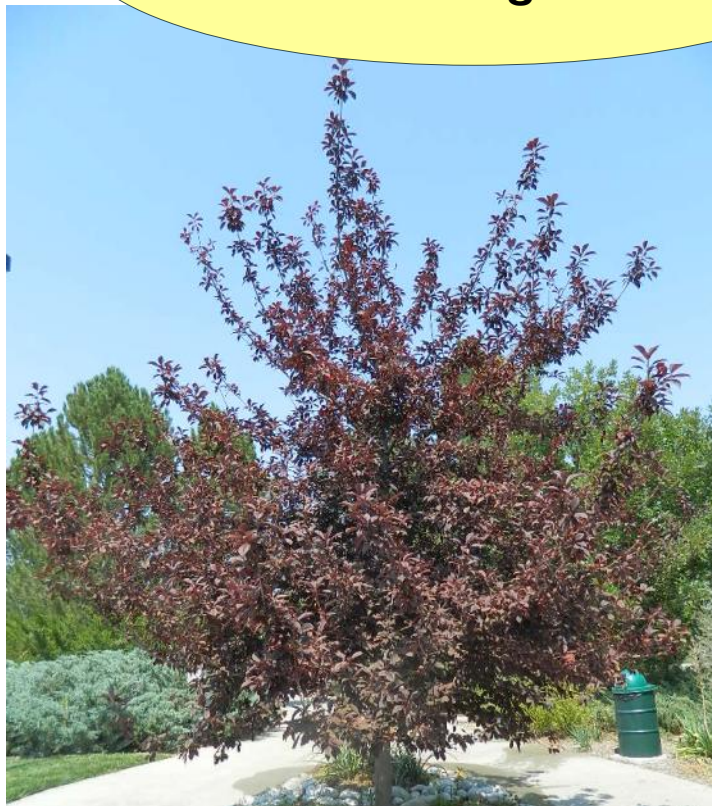

Canada Red Cherry
Prunus virginiana

Height: 20'-25'
Width: 20'
(At Maturity)
Growth/Yr: 12-24"
USDA Zone: 2-8
Bloom: White
Time: Late April
Sun: Full /Part
Water: Low

This variety of Chokecherry produces white fragrant flowers in spring followed by edible fruit. Many people never see the fruit since it is so readily taken by the birds. The foliage is what distinguishes this tree from others. When the new leaf emerges it is green, turning red as it matures.

This tree can be grown as a single stem or a large multi stem shrub. If keeping it as a single stem suckering can be problematic.